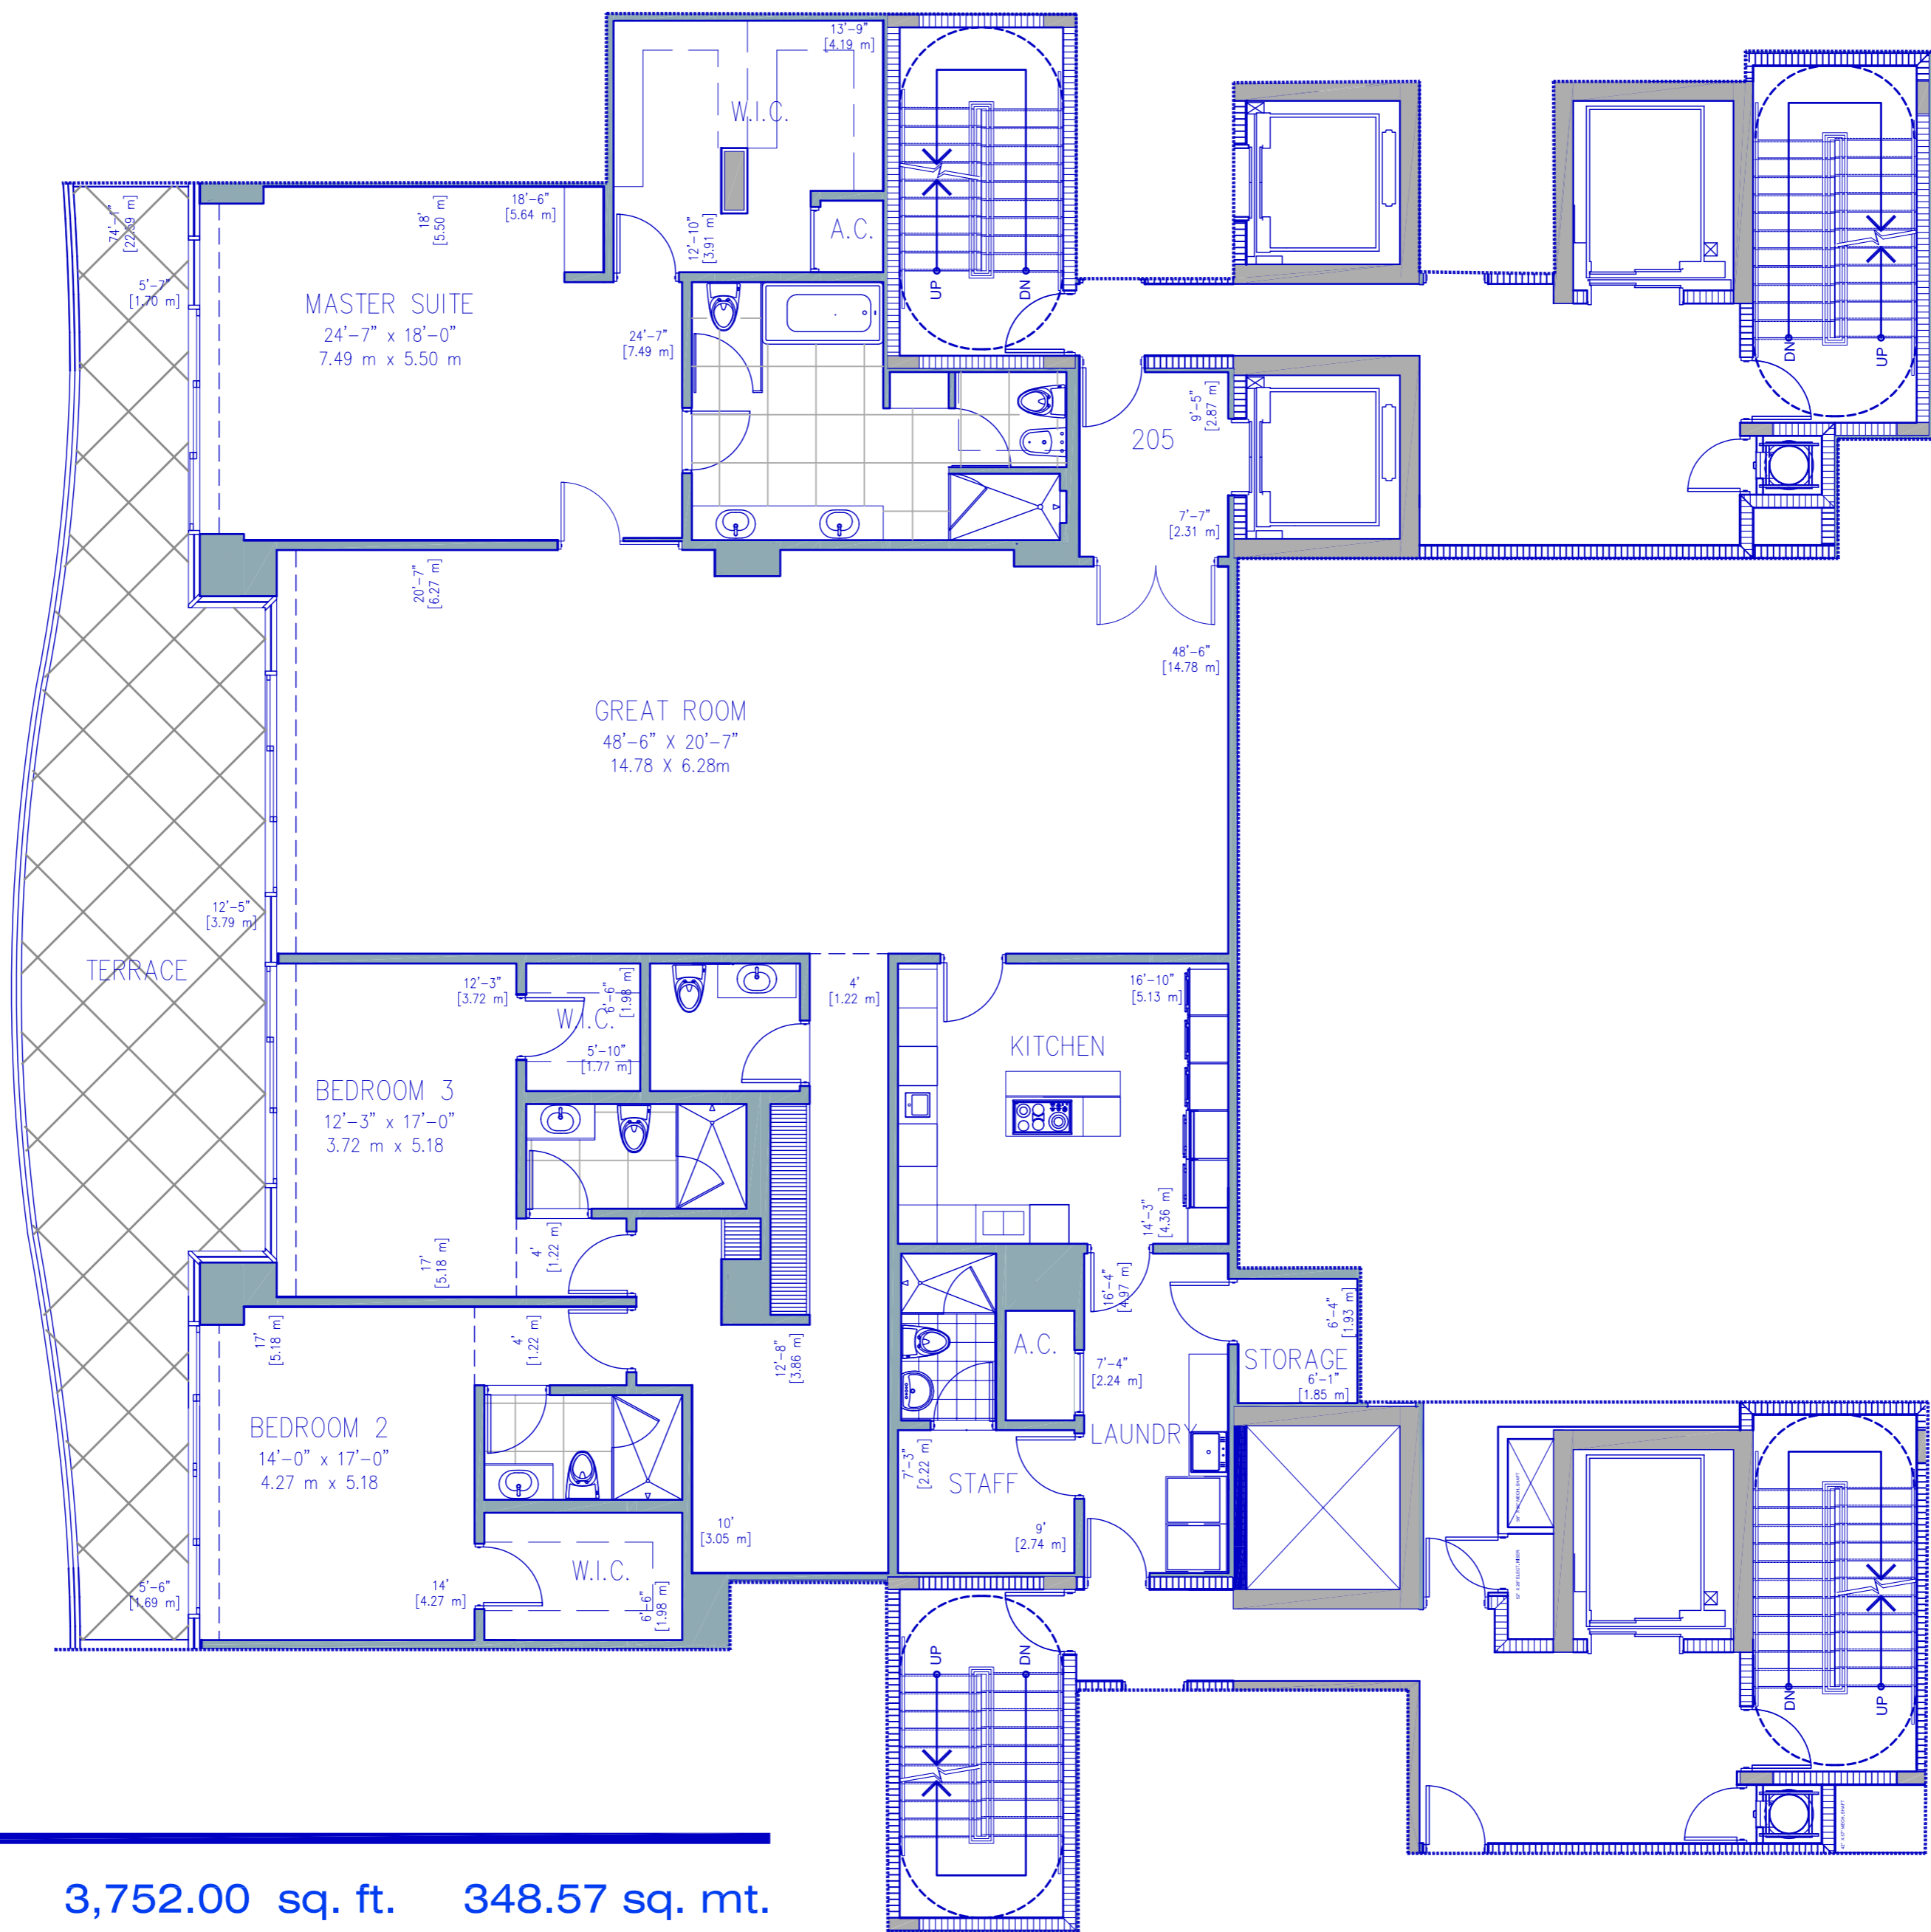

205 RESIDENCE

ocean

ocean

RESIDENCE	3,752.00 sq. ft.	348.57 sq. mt.
TERRACE	679.00 sq. ft.	63.08 sq. mt.
Total:	4,431.00 sq. ft.	411.65 sq. mt.

CHATEAU
OCEAN RESIDENCES